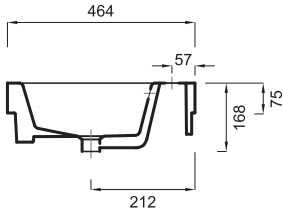

caprieze

Counter Top Basin Sunken Basin Option

Sunken Basin height: 75mm