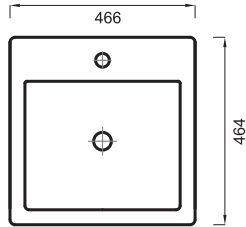

caprieze

Counter Top Basin Sunken Basin Option

Sunken Basin height: 75mm